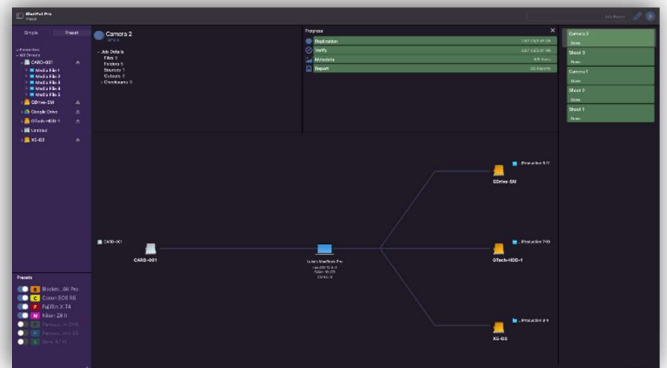

## Media Offloading Application

Since 1991, Imagine Products has helped digital video professionals (and beginners) back up, view, organize, share, transcode, and archive their irreplaceable work.

***ShotPut Pro is a media offloading application for Mac and Windows users. Create secure copies of camera cards or volumes to one or multiple locations. Name and define new folders for each job or add files to existing folders.***

- Copy process redesigned for today's faster media such as SSD's, NVMe, RAID's etc..
- Includes camera SDKs for Sony Venice, most with the M1 Silicon Chip optimization and latest Codex routines
- Additional verification options including: XXHashH3-128, XXHashH3-64, and C4.
- Preset mode allows for a streamlined workflow
- Text, email and desktop notifications
- PDF reports with thumbnails and metadata
- Powerful pause/resume function has been added
- Language options for Spanish or Simplified Chinese