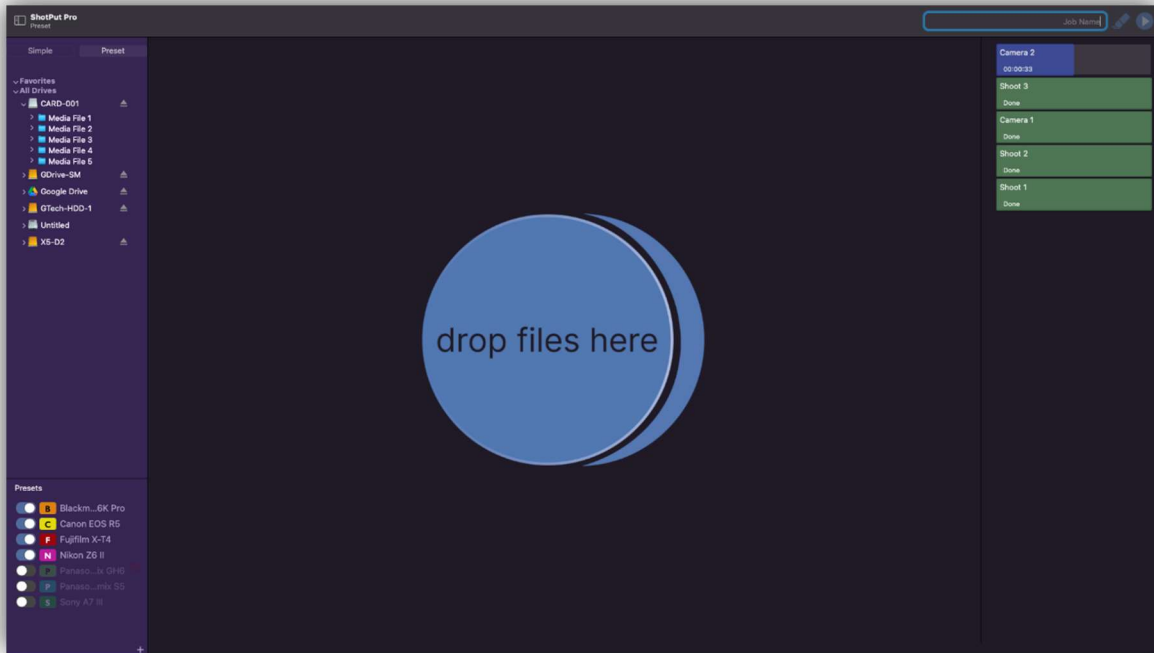

## Media Offloading Application

Since 1991, Imagine Products has helped digital video professionals (and beginners) back up, view, organize, share, transcode, and archive their irreplaceable work.

***ShotPut Pro is a media offloading application for Mac and Windows users. Create secure copies of camera cards or volumes to one or multiple locations. Name and define new folders for each job or add files to existing folders.***

- Copy process redesigned for today's faster media such as SSD's, NVMe, RAID's etc..
- Includes camera SDKs for Sony Venice, most with the M1 Silicon Chip optimization and latest Codex routines
- Additional verification options including: XXHashH3-128, XXHashH3-64, and C4.
- Preset mode allows for a streamlined workflow
- Text, email and desktop notifications
- PDF reports with thumbnails and metadata
- Powerful pause/resume function has been added
- Language options for Spanish or Simplified Chinese